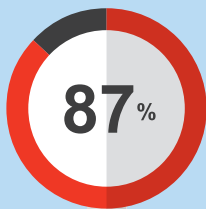

Training children to

cycle

What is Bikeability?

- Bikeability is 'cycling proficiency' for the 21st century, designed to give the next generation the skills and confidence to ride their bikes on today's roads
- To find out more about Bikeability training and locate a scheme near you visit bikeability.org.uk

Who are TABS?

- The Association of Bikeability Schemes (TABS) was established in 2011 to become the industry body for all those who are engaged in the many aspects of cycle training
- TABS is a membership body with over 130 organisations including the UK's major cycling groups, Bikeability schemes, local authorities and School Games Organiser Host Schools.
- The core aims of TABS are to raise the profile of Bikeability, creating a single forum for discussion and consultation with Government agencies and key stakeholders on all aspects of cycle training, plus lobbying to help secure the long term future of Bikeability

The Association of Bikeability Schemes (TABS)

www.tabs-uk.org.uk info@tabs-uk.org.uk

87% OF CHILDREN feel **more confident** about riding their bike more often after Bikeability*

92% OF PARENTS feel that their **child's confidence** for cycling on-road is higher after Bikeability training*