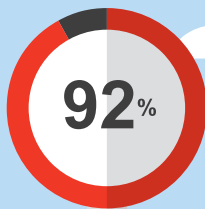

Training children to

cycle

What is Bikeability?

- Bikeability is 'cycling proficiency' for the 21st century, designed to give the next generation the skills and confidence to ride their bikes on today's roads
- To find out more about Bikeability training and locate a scheme near you visit bikeability.org.uk

Who are TABS?

- The Association of Bikeability Schemes (TABS) was established in 2011 to become the industry body for all those who are engaged in the many aspects of cycle training
- TABS is a membership body with over 130 organisations including the UK's major cycling groups, Bikeability schemes, local authorities and School Games Organiser Host Schools.
- The core aims of TABS are to raise the profile of Bikeability, creating a single forum for discussion and consultation with Government agencies and key stakeholders on all aspects of cycle training, plus lobbying to help secure the long term future of Bikeability

The Association of Bikeability Schemes (TABS)

www.tabs-uk.org.uk info@tabs-uk.org.uk

87% OF CHILDREN feel **more confident** about riding their bike more often after Bikeability*

92% OF PARENTS feel that their **child's confidence** for cycling on-road is higher after Bikeability training*

*MORI 2010

SINCE 2006

1.5 million

children have **participated in Bikeability**

CURRENTLY ONLY

of Year Five children (approx. 275,000) can **access Bikeability** training at their school

CYCLING is the **most popular activity** amongst children outside of school